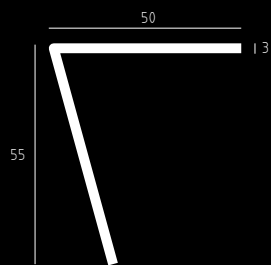

top in pietra lavica